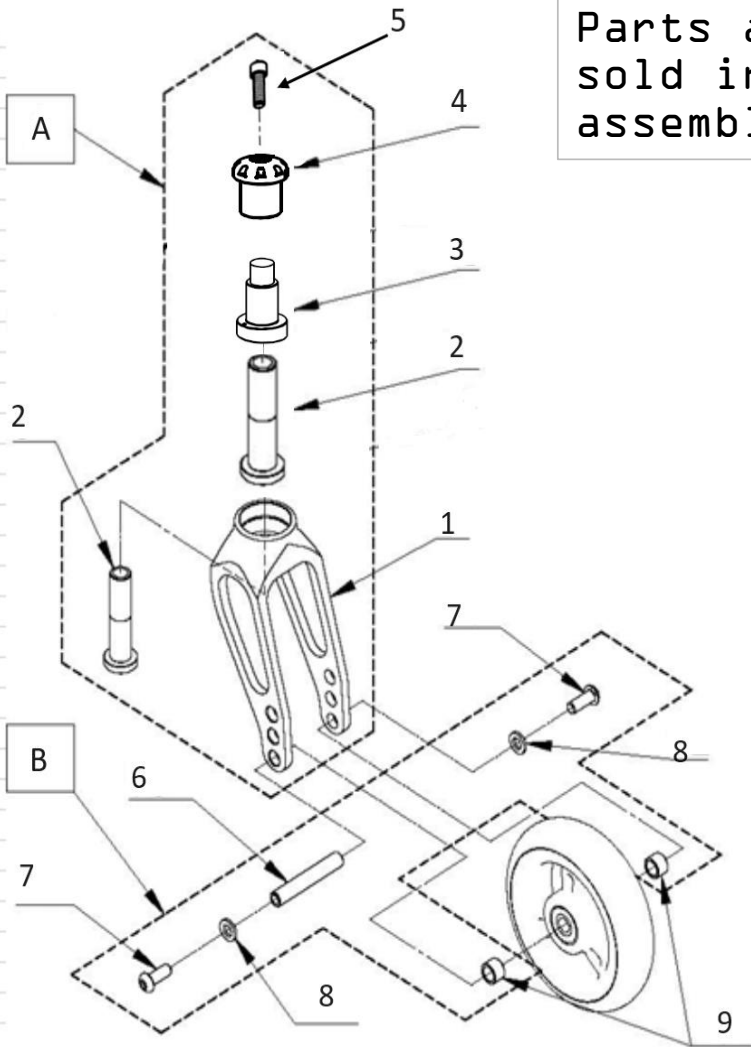

# ZEPHYR ADJUSTABLE- CASTER FORK

**COLOURS**  
IN MOTION

3/14/2024

4000

Parts are only sold in an assembly.

POS	Assy #	#	QTY	Color	Remark	MSRP	NOTE							
A	4000-01A	1	1	Blk	Medium Fork	Per Set	2set/chair							
		2	1	Blk	Caster Stem Bolt									
		3	1	Blk	Caster Fork Mount									
		4	1	Blk	Cap With Screw									
		6	1	Blk	Cover Spacer									
		7	2	Blk	Caster Housing									
		8	2	Sil	M6 FPSS L8									
		9	2	Blk	Caster Fork Axle Pin									
		B	4000-01B	6	1			Blk	Cover Spacer	Per Set	2set/chair			
7	2			Blk	Caster Housing									
8	2			Sil	M6 FPSS L8									
9	2			Blk	Caster Fork Axle Pin									